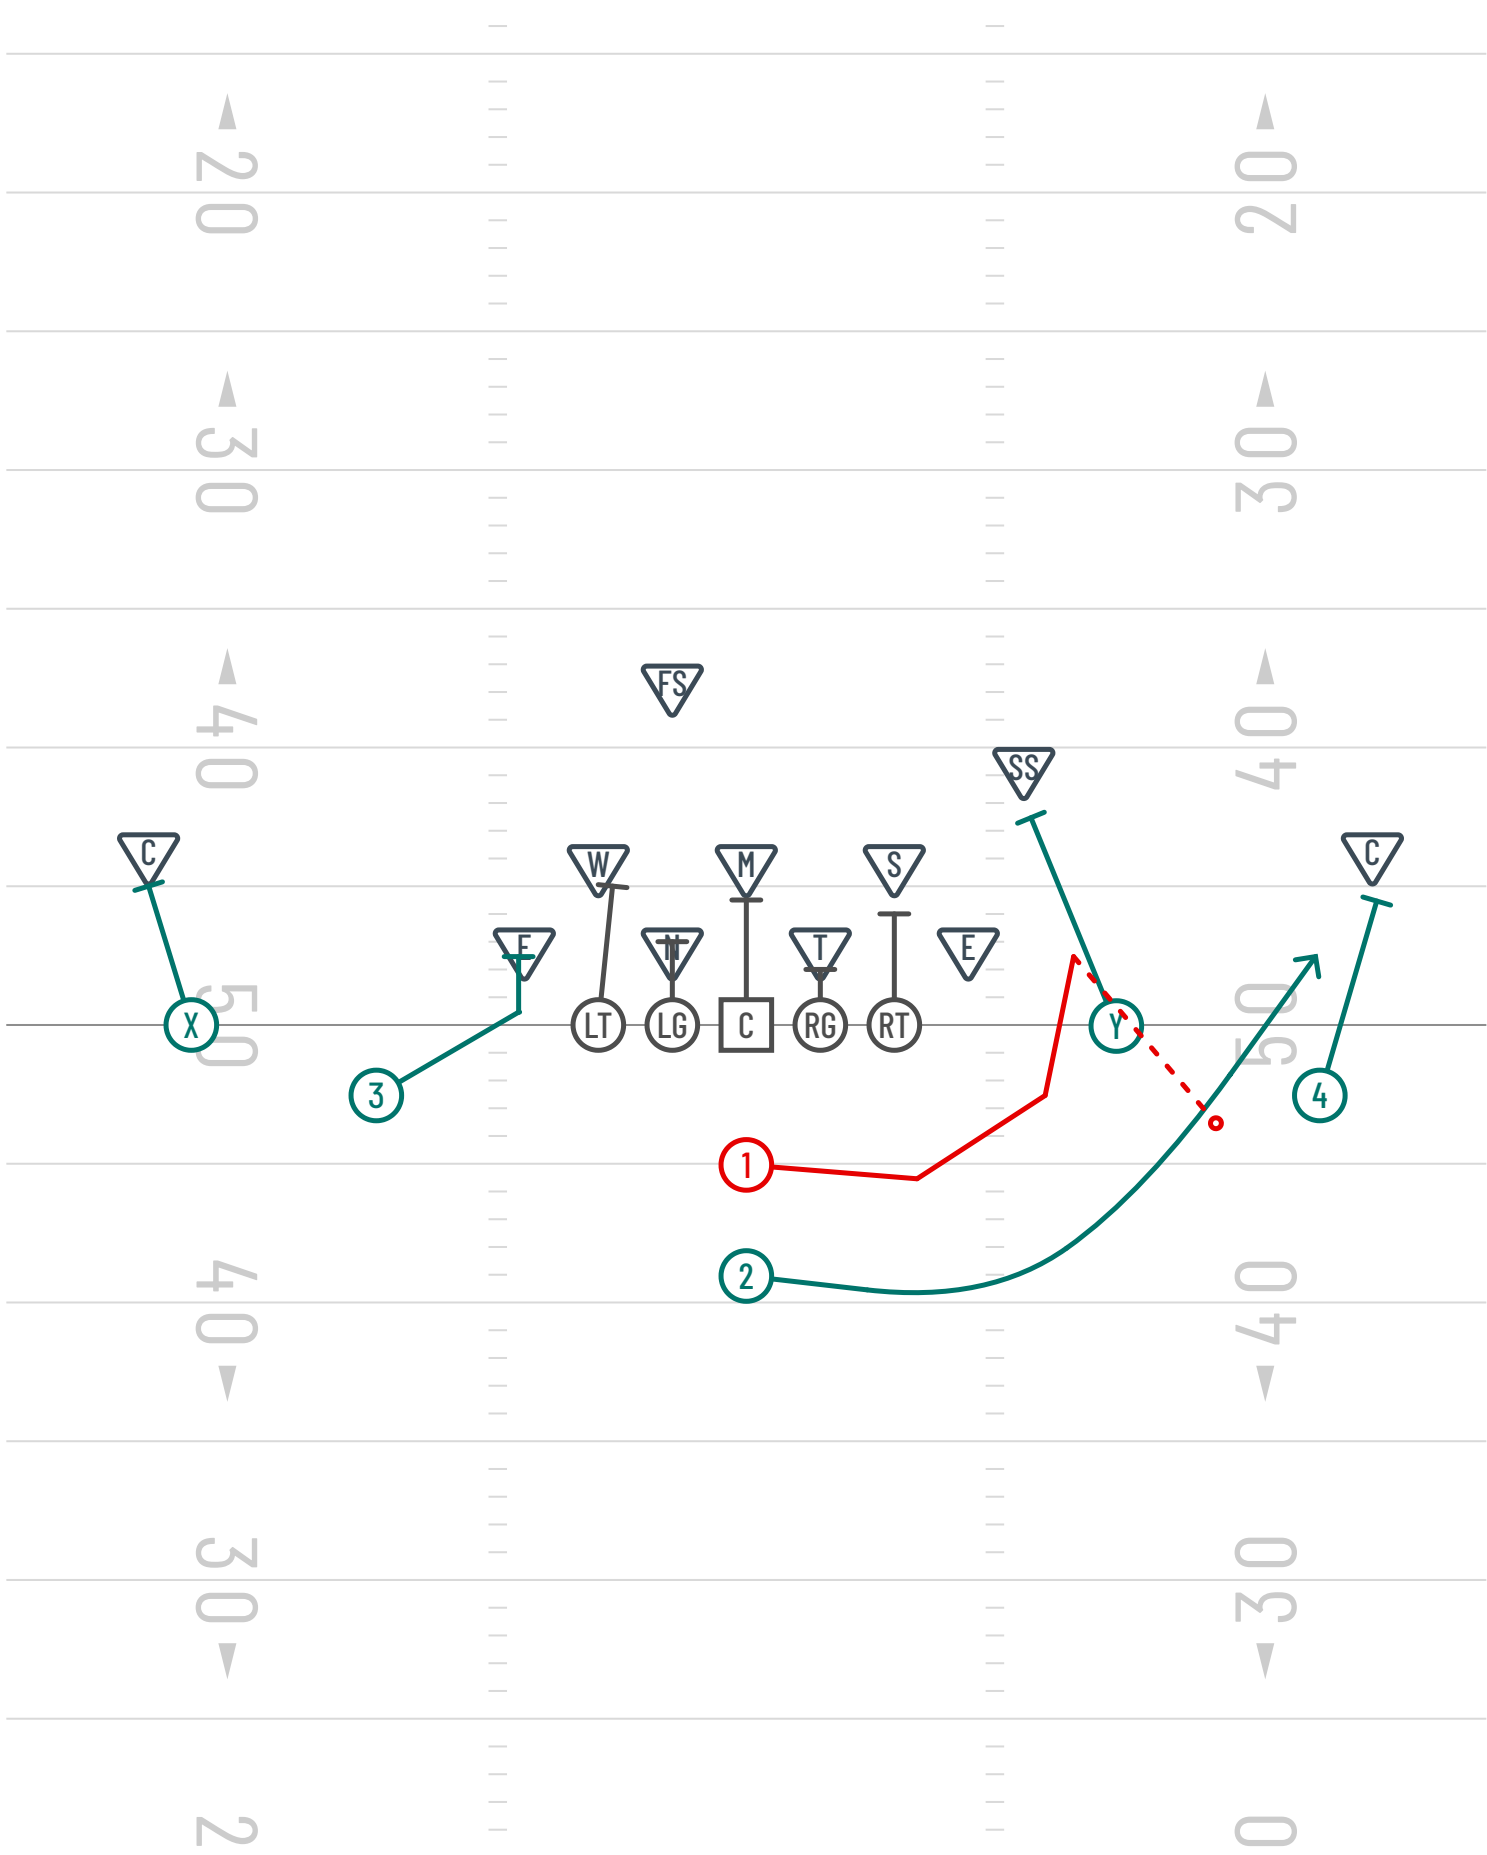

1 Gun T Gun T Right 4 Jet Motion 47 Sweep

2 Gun T Gun T Right End Around Boot Y Corner

3 Wing Wing Right 4 Orbit Motion 17 Bootleg

4 Split T Split T Right 3 Toss Pass

5 Spread Spread Right 16-28 Option

6 Spread Spread Left 4 Jet Motion 48 Sweep